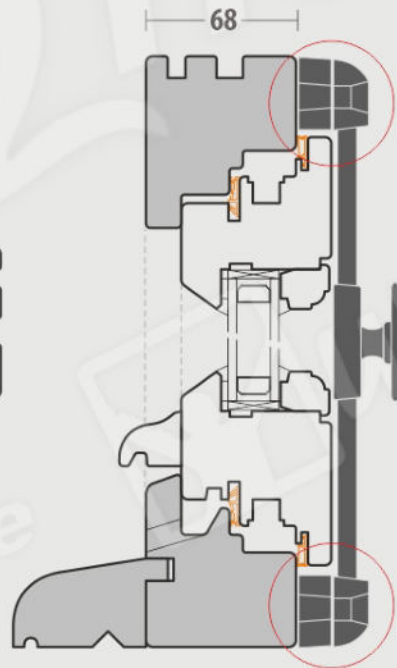

GDL-HTR - the sash overlaps the window frame on the inside,

GDL-GFR - the sash and frame are flush on the inside, while the sash is recessed from the window frame on the outside,

GDL-SCF - the sash and frame are flush on the inside and outside.

CONSTRUCTION

Frame made of solid laminated timber, glued along the entire length and thickness.

* Available installation depths:

HTR - 68 mm or 78 mm.

GFR - 84 mm or 92 mm.

SCF - 68 mm.

MATERIAL

pine

GDL 1	+	+	-	+
GDL 2	+	-	+	-

* More – see Hinge Options

Hinges:

1. Flush hinges	-	+	+	+
2. Screw-in hinges	+	-	-	-
3. Modern hinges	+	-	-	-

Frame and Sash:

1. Flush on the inside	-	+	-	+
2. Flush on the outside	-	-	-	+

Cremones and Espagnolettes:

1. Cremona	+	+	+	+
2. Espagnolette	+	+	+	+

GDL --> **HTR 68**

GDL --> **GFR 68-84**

GDL --> **GFR 68-92**

GDL --> **SCF 68**

HINGE OPTIONS

1. Flush hinges