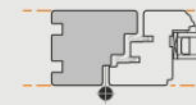

WINDOWS

GDL Gueule de loup

Window models with GDL movable post

HTR 68

GFR 68-84

GFR 68-92

SCF 68

GDL - movable post:

GDL 1	+	+	-	+
GDL 2	+	-	+	-

* More – see Hinge Options

Hinges:

1. Flush hinges	-	+	+	+
2. Screw-in hinges	+	-	-	-
3. Modern hinges	+	-	-	-

Frame and Sash:

1. Flush on the inside	-	+	-	+
2. Flush on the outside	-	-	-	+