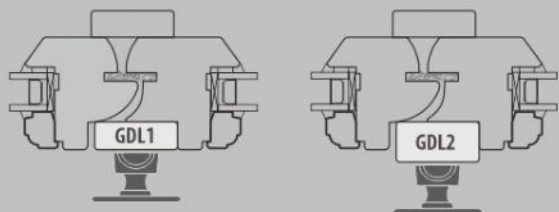

GDL

GDL (Wolf's Jaw) windows are double-sash windows with a movable post GDL „wolf's jaw – sheep's head" (French: Gueule de loup). When the window is opened, both sashes open simultaneously.

The GDL windows are available in several models:

WINDOWS

GDL Gueule de loup

Window models with GDL movable post

HTR 68

GFR 68-84

GFR 68-92

SCF 68

GDL - movable post:

GDL 1	+	+	-	+
GDL 2	+	-	+	-

* More – see Hinge Options

Hinges:

1. Flush hinges	-	+	+	+
2. Screw-in hinges	+	-	-	-
3. Modern hinges	+	-	-	-

Frame and Sash:

1. Flush on the inside	-	+	-	+
2. Flush on the outside	-	-	-	+

Cremones and Espagnolettes:

1. Cremona	+	+	+	+
2. Espagnolette	+	+	+	+

GDL --> **HTR 68**

GDL --> **GFR 68-84**

GDL --> **GFR 68-92**

GDL --> **SCF 68**

HINGE OPTIONS

1. Flush hinges