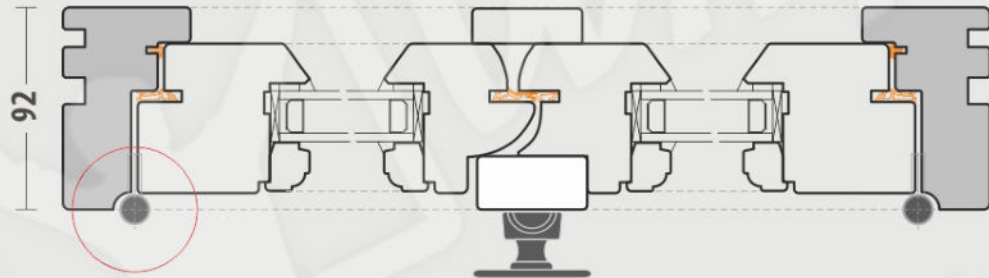

CONSTRUCTION

Frame made of solid laminated timber, glued along the entire length and thickness.

* Available installation depths:

HTR - 68 mm or 78 mm.

GFR - 84 mm or 92 mm.

SCF - 68 mm.

MATERIAL

pine

Cremones and Espagnolettes:

1. Cremona	+	+	+	+
2. Espagnolette	+	+	+	+

GDL --> **HTR 68**

GDL --> **GFR 68-84**

GDL --> **GFR 68-92**

GDL --> **SCF 68**

HINGE OPTIONS

1. Flush hinges