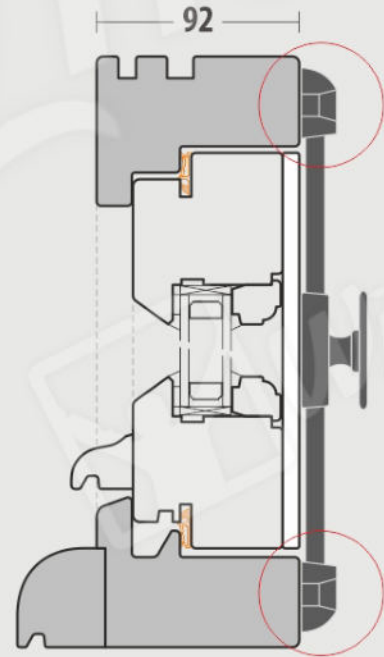

CONSTRUCTION

Frame made of solid laminated timber, glued along the entire length and thickness.

* Available installation depths:

HTR - 68 mm or 78 mm.

GFR - 84 mm or 92 mm.

SCF - 68 mm.

MATERIAL

pine

GDL 1	+	+	-	+
GDL 2	+	-	+	-

* More – see Hinge Options

Hinges:

1. Flush hinges	-	+	+	+
2. Screw-in hinges	+	-	-	-
3. Modern hinges	+	-	-	-

Frame and Sash:

1. Flush on the inside	-	+	-	+
2. Flush on the outside	-	-	-	+

Cremones and Espagnolettes:

1. Cremona	+	+	+	+
2. Espagnolette	+	+	+	+

GDL --> **HTR 68**

GDL --> **GFR 68-84**

GDL --> **GFR 68-92**

GDL --> **SCF 68**

HINGE OPTIONS

1. Flush hinges