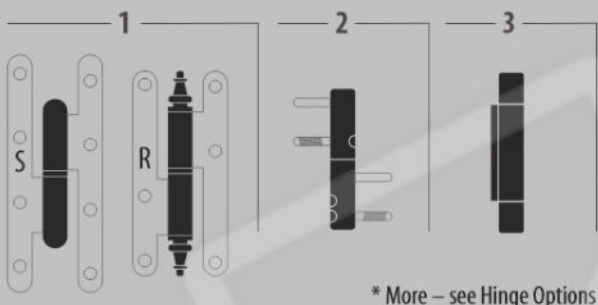

LAZURES

EQUIPMENT

STANDARD:

The CREMONA lock and the hinges are available in the same color: black or white.

OPTIONAL:

- ESPAGNOLETTE
- vents mounted horizontally in the sash.
- muntins: inter-pane, glued-on, Vienna bars, structural bars.

WINDOWS

GDL Gueule de loup

Window models with GDL movable post

HTR 68

GFR 68-84

GFR 68-92

SCF 68

GDL - movable post:

GDL 1	+	+	-	+
GDL 2	+	-	+	-

* More – see Hinge Options

Hinges:

1. Flush hinges	-	+	+	+
2. Screw-in hinges	+	-	-	-
3. Modern hinges	+	-	-	-

Frame and Sash:

1. Flush on the inside	-	+	-	+
2. Flush on the outside	-	-	-	+