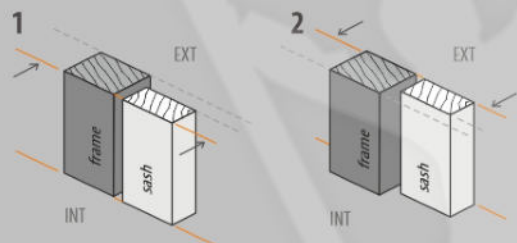

WINDOWS

GDL Gueule de loup

Window models with GDL movable post

HTR 68

GFR 68-84

GFR 68-92

SCF 68

GDL - movable post:

GDL 1	+	+	-	+
GDL 2	+	-	+	-

* More – see Hinge Options

Hinges:

1. Flush hinges	-	+	+	+
2. Screw-in hinges	+	-	-	-
3. Modern hinges	+	-	-	-

Frame and Sash:

1. Flush on the inside	-	+	-	+
2. Flush on the outside	-	-	-	+

Cremones and Espagnolettes:

1. Cremona	+	+	+	+
2. Espagnolette	+	+	+	+

GDL --> **HTR 68**

GDL --> **GFR 68-84**

GDL --> **GFR 68-92**

GDL --> **SCF 68**

HINGE OPTIONS

1. Flush hinges