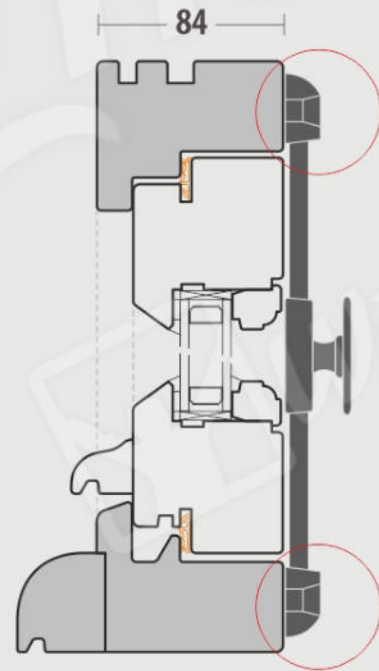

CONSTRUCTION

Frame made of solid laminated timber, glued along the entire length and thickness.

* Available installation depths:

HTR - 68 mm or 78 mm.

GFR - 84 mm or 92 mm.

SCF - 68 mm.

MATERIAL

pine

GDL 1	+	+	-	+
GDL 2	+	-	+	-

* More – see Hinge Options

Hinges:

1. Flush hinges	-	+	+	+
2. Screw-in hinges	+	-	-	-
3. Modern hinges	+	-	-	-

Frame and Sash:

1. Flush on the inside	-	+	-	+
2. Flush on the outside	-	-	-	+

Cremones and Espagnolettes:

1. Cremona	+	+	+	+
2. Espagnolette	+	+	+	+

GDL --> **HTR 68**

GDL --> **GFR 68-84**

GDL --> **GFR 68-92**

GDL --> **SCF 68**

HINGE OPTIONS

1. Flush hinges