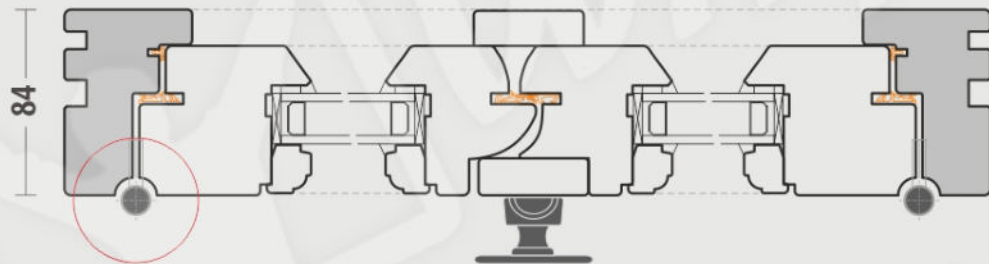

GDL 1	+	+	-	+
GDL 2	+	-	+	-

* More – see Hinge Options

Hinges:

1. Flush hinges	-	+	+	+
2. Screw-in hinges	+	-	-	-
3. Modern hinges	+	-	-	-

Frame and Sash:

1. Flush on the inside	-	+	-	+
2. Flush on the outside	-	-	-	+

Cremones and Espagnolettes:

1. Cremona	+	+	+	+
2. Espagnolette	+	+	+	+

GDL --> **HTR 68**

GDL --> **GFR 68-84**

GDL --> **GFR 68-92**

GDL --> **SCF 68**

HINGE OPTIONS

1. Flush hinges