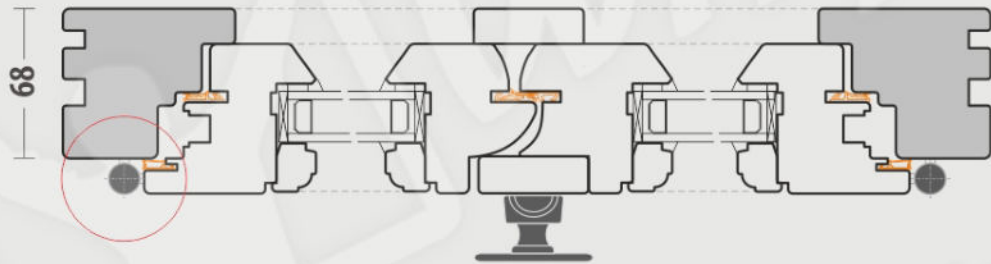

CONSTRUCTION

Frame made of solid laminated timber, glued along the entire length and thickness.

* Available installation depths:

HTR - 68 mm or 78 mm.

GFR - 84 mm or 92 mm.

SCF - 68 mm.

MATERIAL

pine

GDL 1	+	+	-	+
GDL 2	+	-	+	-

* More – see Hinge Options

Hinges:

1. Flush hinges	-	+	+	+
2. Screw-in hinges	+	-	-	-
3. Modern hinges	+	-	-	-

Frame and Sash:

1. Flush on the inside	-	+	-	+
2. Flush on the outside	-	-	-	+

Cremones and Espagnolettes:

1. Cremona	+	+	+	+
2. Espagnolette	+	+	+	+

GDL --> **HTR 68**

GDL --> **GFR 68-84**

GDL --> **GFR 68-92**

GDL --> **SCF 68**

HINGE OPTIONS

1. Flush hinges