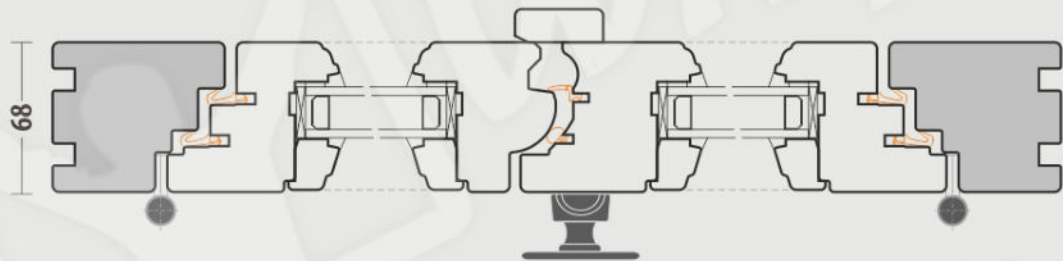

GDL

GDL (Wolf's Jaw) windows are double-sash windows with a movable post GDL „wolf's jaw – sheep's head" (French: Gueule de loup). When the window is opened, both sashes open simultaneously.

The GDL windows are available in several models:

GDL-HTR - the sash overlaps the window frame on the inside,

GDL-GFR - the sash and frame are flush on the inside, while the sash is recessed from the window frame on the outside,

GDL-SCF - the sash and frame are flush on the inside and outside.

Cremones and Espagnolettes:

1. Cremona	+	+	+	+
2. Espagnolette	+	+	+	+

GDL --> **HTR 68**

GDL --> **GFR 68-84**

GDL --> **GFR 68-92**

GDL --> **SCF 68**

HINGE OPTIONS

1. Flush hinges