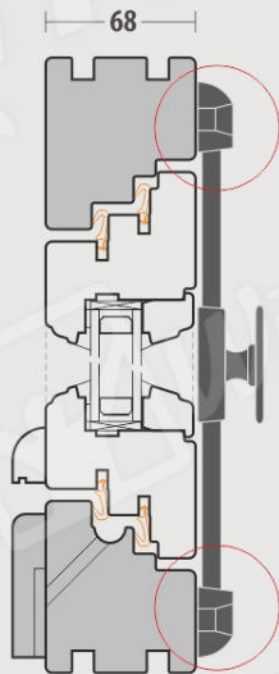

GDL-HTR - the sash overlaps the window frame on the inside,

GDL-GFR - the sash and frame are flush on the inside, while the sash is recessed from the window frame on the outside,

GDL-SCF - the sash and frame are flush on the inside and outside.

CONSTRUCTION

Frame made of solid laminated timber, glued along the entire length and thickness.

* Available installation depths:

HTR - 68 mm or 78 mm.

GFR - 84 mm or 92 mm.

SCF - 68 mm.

MATERIAL

pine

GDL 1	+	+	-	+
GDL 2	+	-	+	-

* More – see Hinge Options

Hinges:

1. Flush hinges	-	+	+	+
2. Screw-in hinges	+	-	-	-
3. Modern hinges	+	-	-	-

Frame and Sash:

1. Flush on the inside	-	+	-	+
2. Flush on the outside	-	-	-	+

Cremones and Espagnolettes:

1. Cremona	+	+	+	+
2. Espagnolette	+	+	+	+

GDL --> **HTR 68**

GDL --> **GFR 68-84**

GDL --> **GFR 68-92**

GDL --> **SCF 68**

HINGE OPTIONS

1. Flush hinges