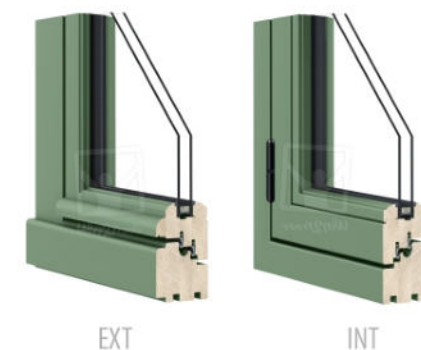

GDL

GDL (Wolf's Jaw) windows are double-sash windows with a movable post GDL „wolf's jaw – sheep's head" (French: Gueule de loup). When the window is opened, both sashes open simultaneously.

The GDL windows are available in several models:

GDL-HTR - the sash overlaps the window frame on the inside,

GDL-GFR - the sash and frame are flush on the inside, while the sash is recessed from the window frame on the outside,

GDL-SCF - the sash and frame are flush on the inside and outside.

GDL - HTR

GDL - GFR

GDL - SCF

The GDL windows are closed using Cremona or Espagnolette.

* Available installation depths: HTR – 68mm, 78mm; GFR – 84mm, 92mm; SCF – 68mm.

WIDOWS **GDL** / HTR / GFR / SCF

Basic information

CONSTRUCTION

Frame made of solid laminated timber, glued along the entire length and thickness.

* Available installation depths:

HTR - 68 mm or 78 mm.

GFR - 84 mm or 92 mm.

SCF - 68 mm.

MATERIAL

pine